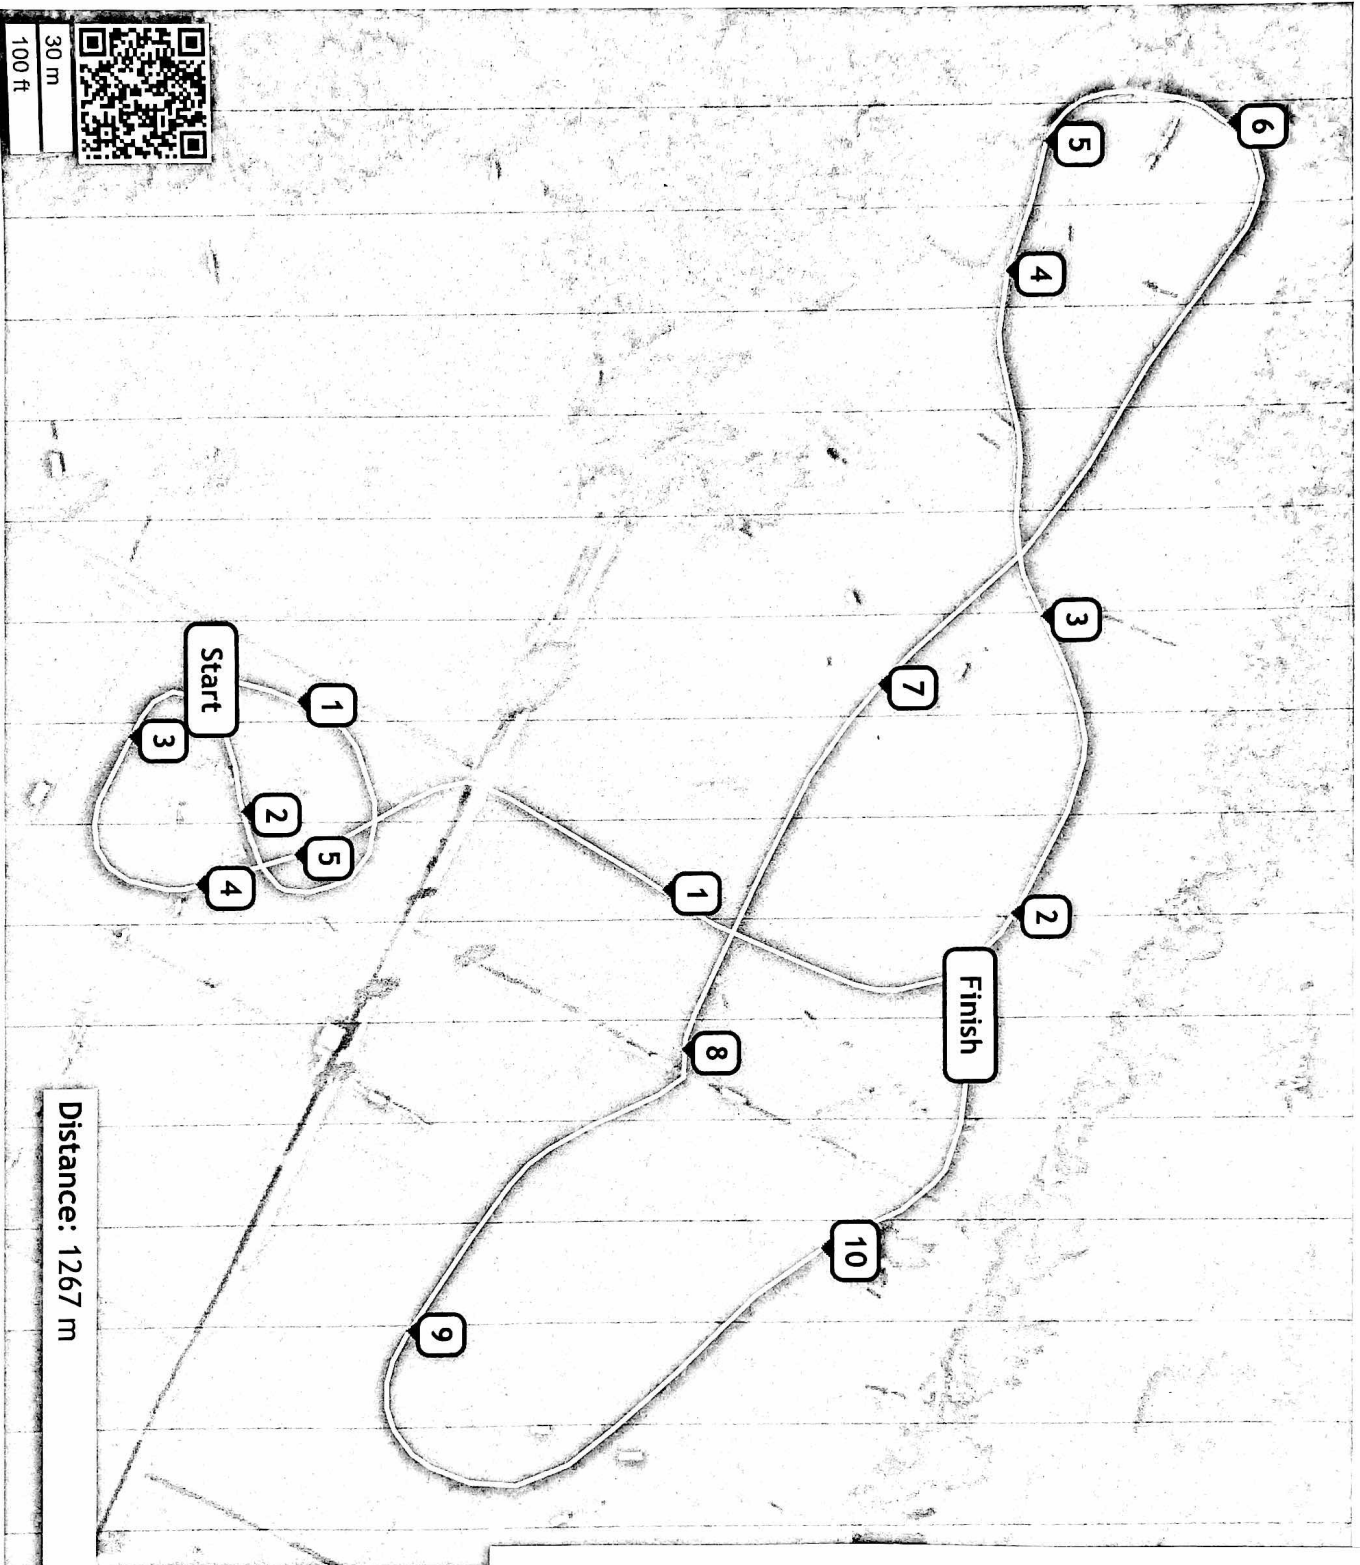

June 20 Starter (ID: 24310) - YEH - 4

Show Jumping YEH 4

- 1. Yellow & White Oxer
- 2. Blue & White Oxer
- 3. Sailboats
- 4. Blue & White Vertical
- 5. Diamonds

Cross Country

- 1. Natural Ramp
- 2. Red Roll Top
- 3. Brush Box
- 4. Water
- 5. Rail Stack
- 6. Pheasant Feeder
- 7. Mound
- 8. Ditch
- 9. Brown Roll Top
- 10. Cabin

Distance: 1267 m

30 m

100 ft