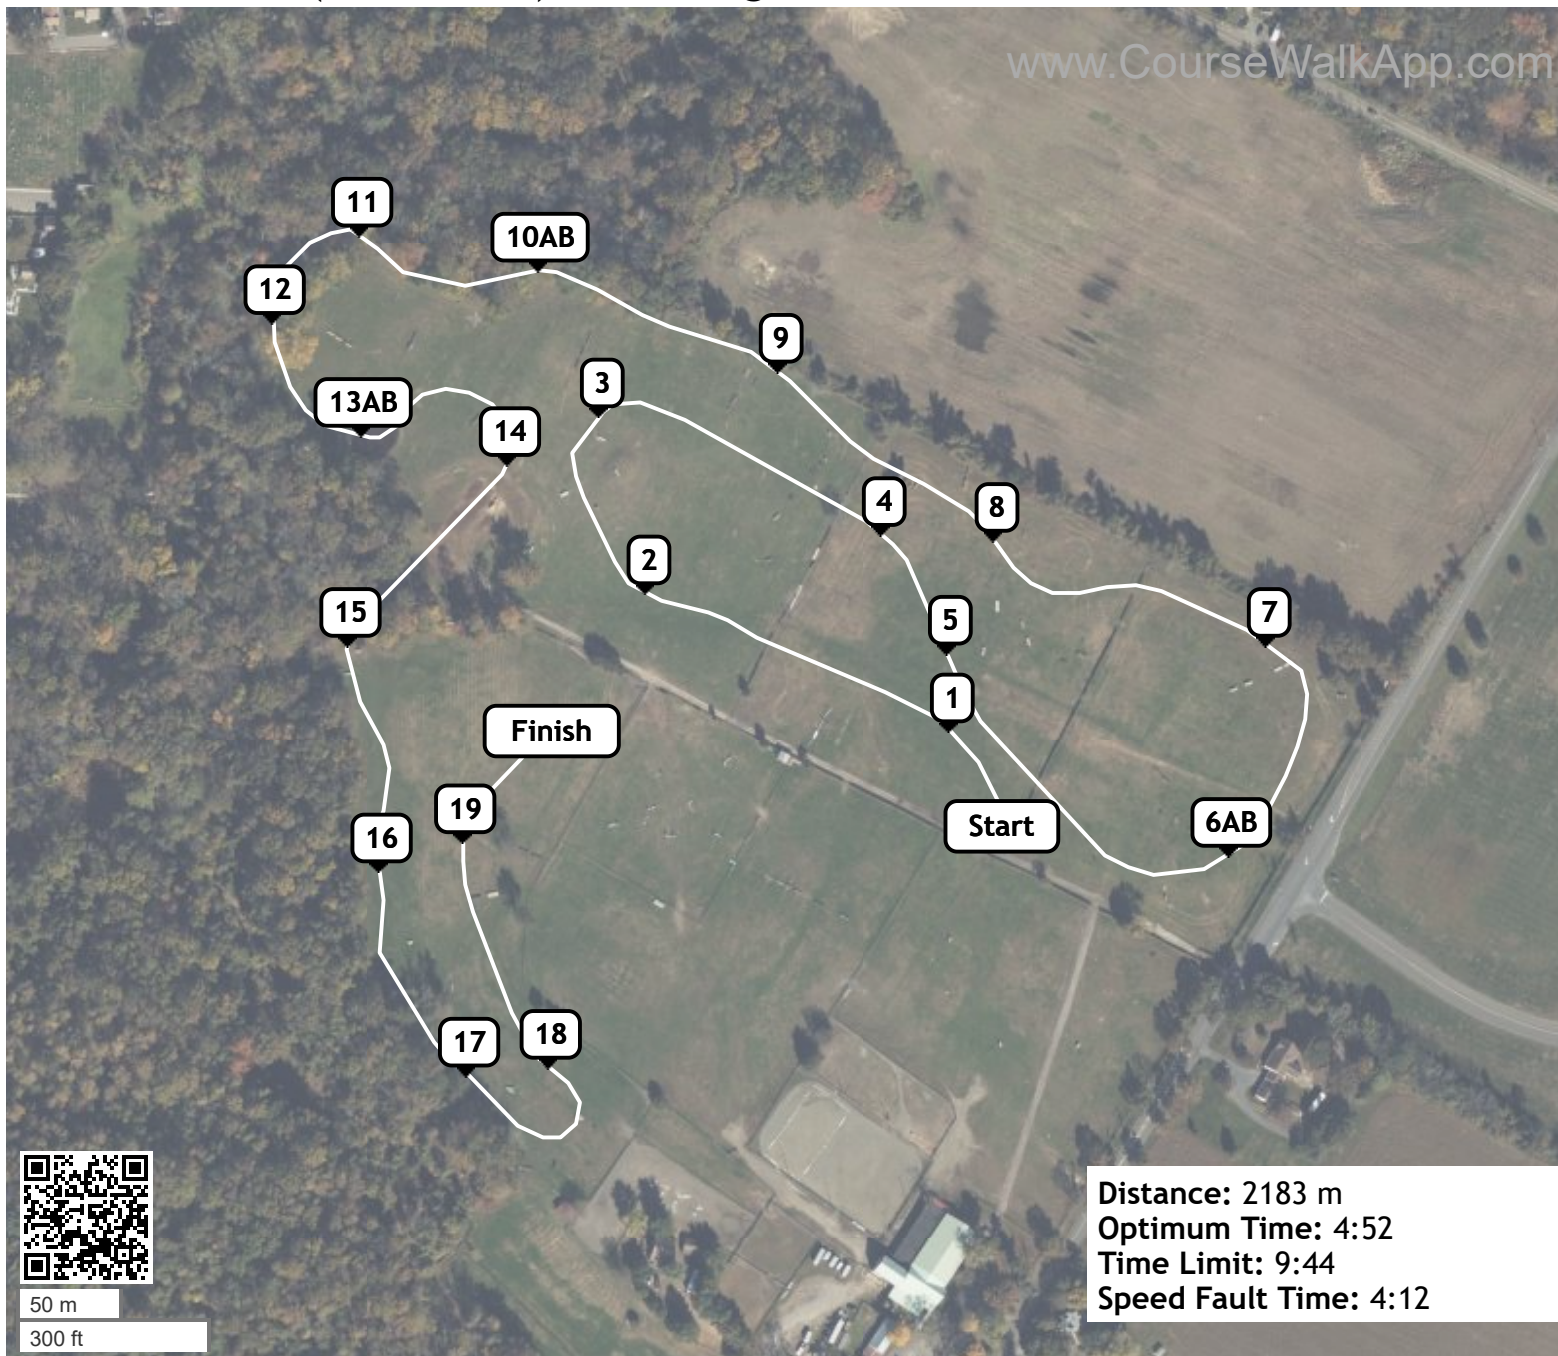

Flora Lea HT (ID: 23668) - training

- 1** Grey Roll Top
- 2** Produce Stand
- 3** Coop
- 4** Oak Logs
- 5** Mouse Hole
- 6AB** Garden Gate to Corner
- 7** Grey Roll Top
- 8** Picnic table
- 9** Brush Ramp
- 10AB** Half coffin
- 11** Cabin
- 12** Quail Feeder
- 13AB** Ramp to boathouse
- 14** Ramp into Hollow
- 15** Logs out of Water
- 16** Table
- 17** Bench
- 18** Brush Wedge
- 19** Cut Out Roll Top