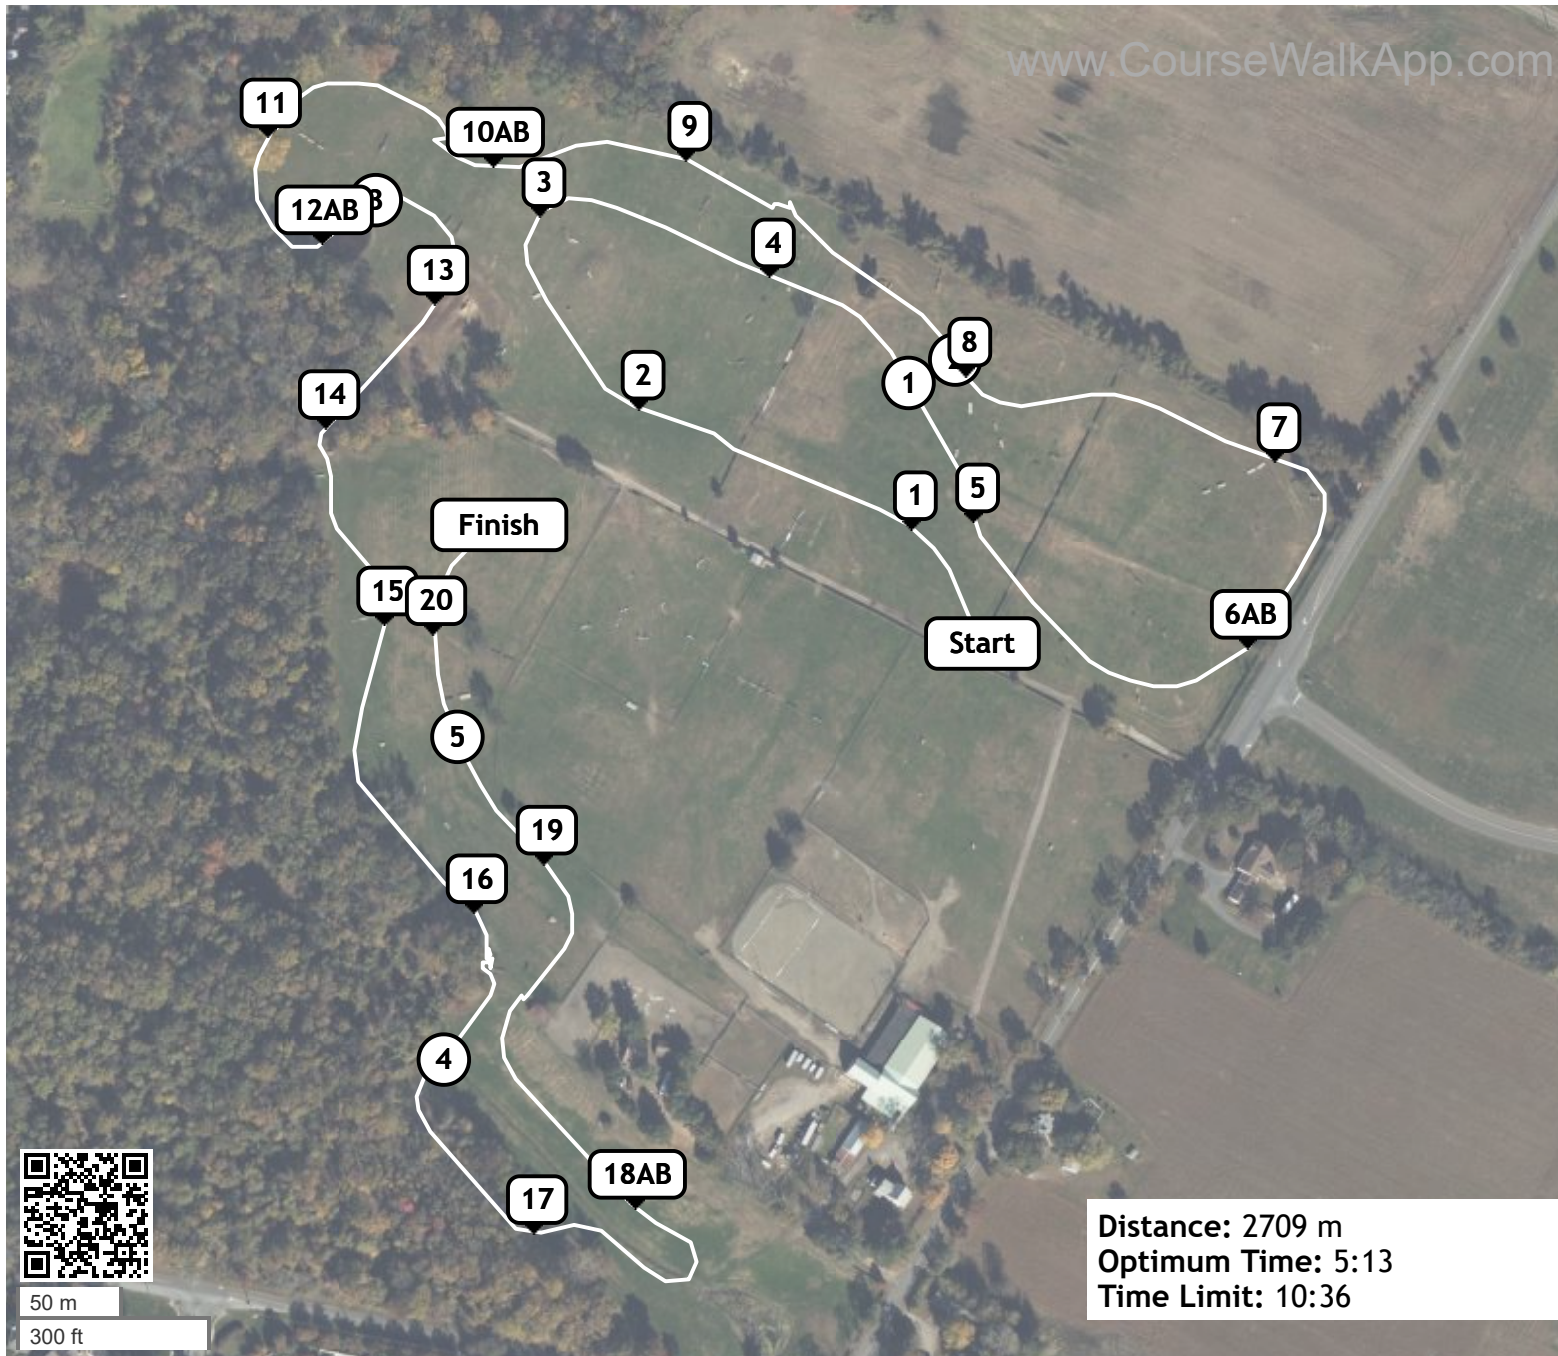

Flora Lea HT (ID: 23667) - Preliminary

- 1 Brown Roll Top
- 2 Cabin
- 3 Brush Oxer
- 4 Trakhener
- 5 Mouse Hole
- 6AB Cabin to Corner
- 7 Zigzag Table
- 8 Picnic Table
- 9 Triple Bar
- 10AB Narrow Brushes
- 11 Mushroom Table
- 12AB Ramp to Boat House
- 13 Ramp into Hollow
- 14 Log Out of Water
- 15 Step table
- 16 Narrow Roll Top
- 17 Meadow Table
- 18AB Arrowheads
- 19 Brush Wedge
- 20 Cut Out Roll Top