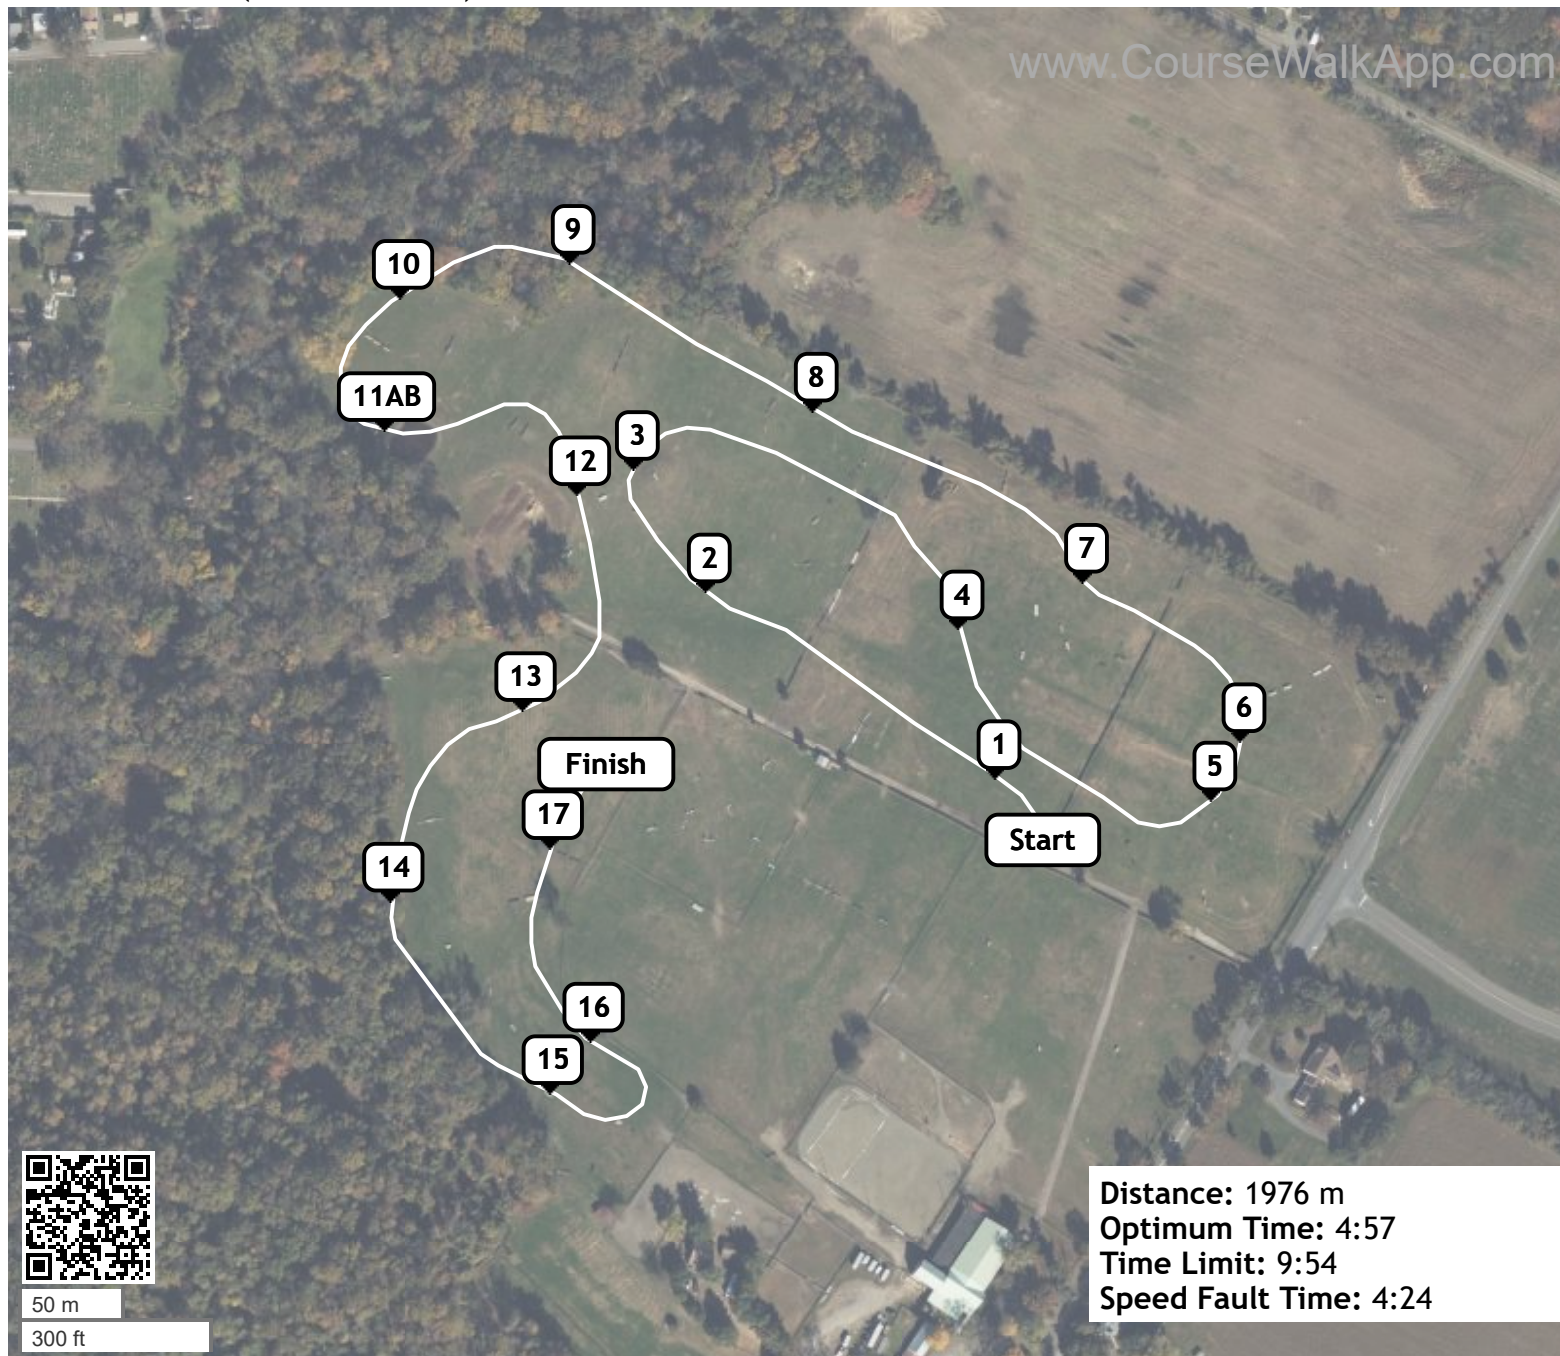

Flora Lea (ID: 23669) - novice

- 1 Brown Roll Top
- 2 Produce Stand
- 3 Palisades
- 4 Cabin
- 5 Garden Gate
- 6 Corner
- 7 Picnic table
- 8 Red brush
- 9 Roll top in the woods
- 10 Quail Feeder
- 11AB Coop to water
- 12 ramp
- 13 Blue steps
- 14 Mushroom Table
- 15 Bench
- 16 Arrowheads
- 17 Cut Out Roll Top