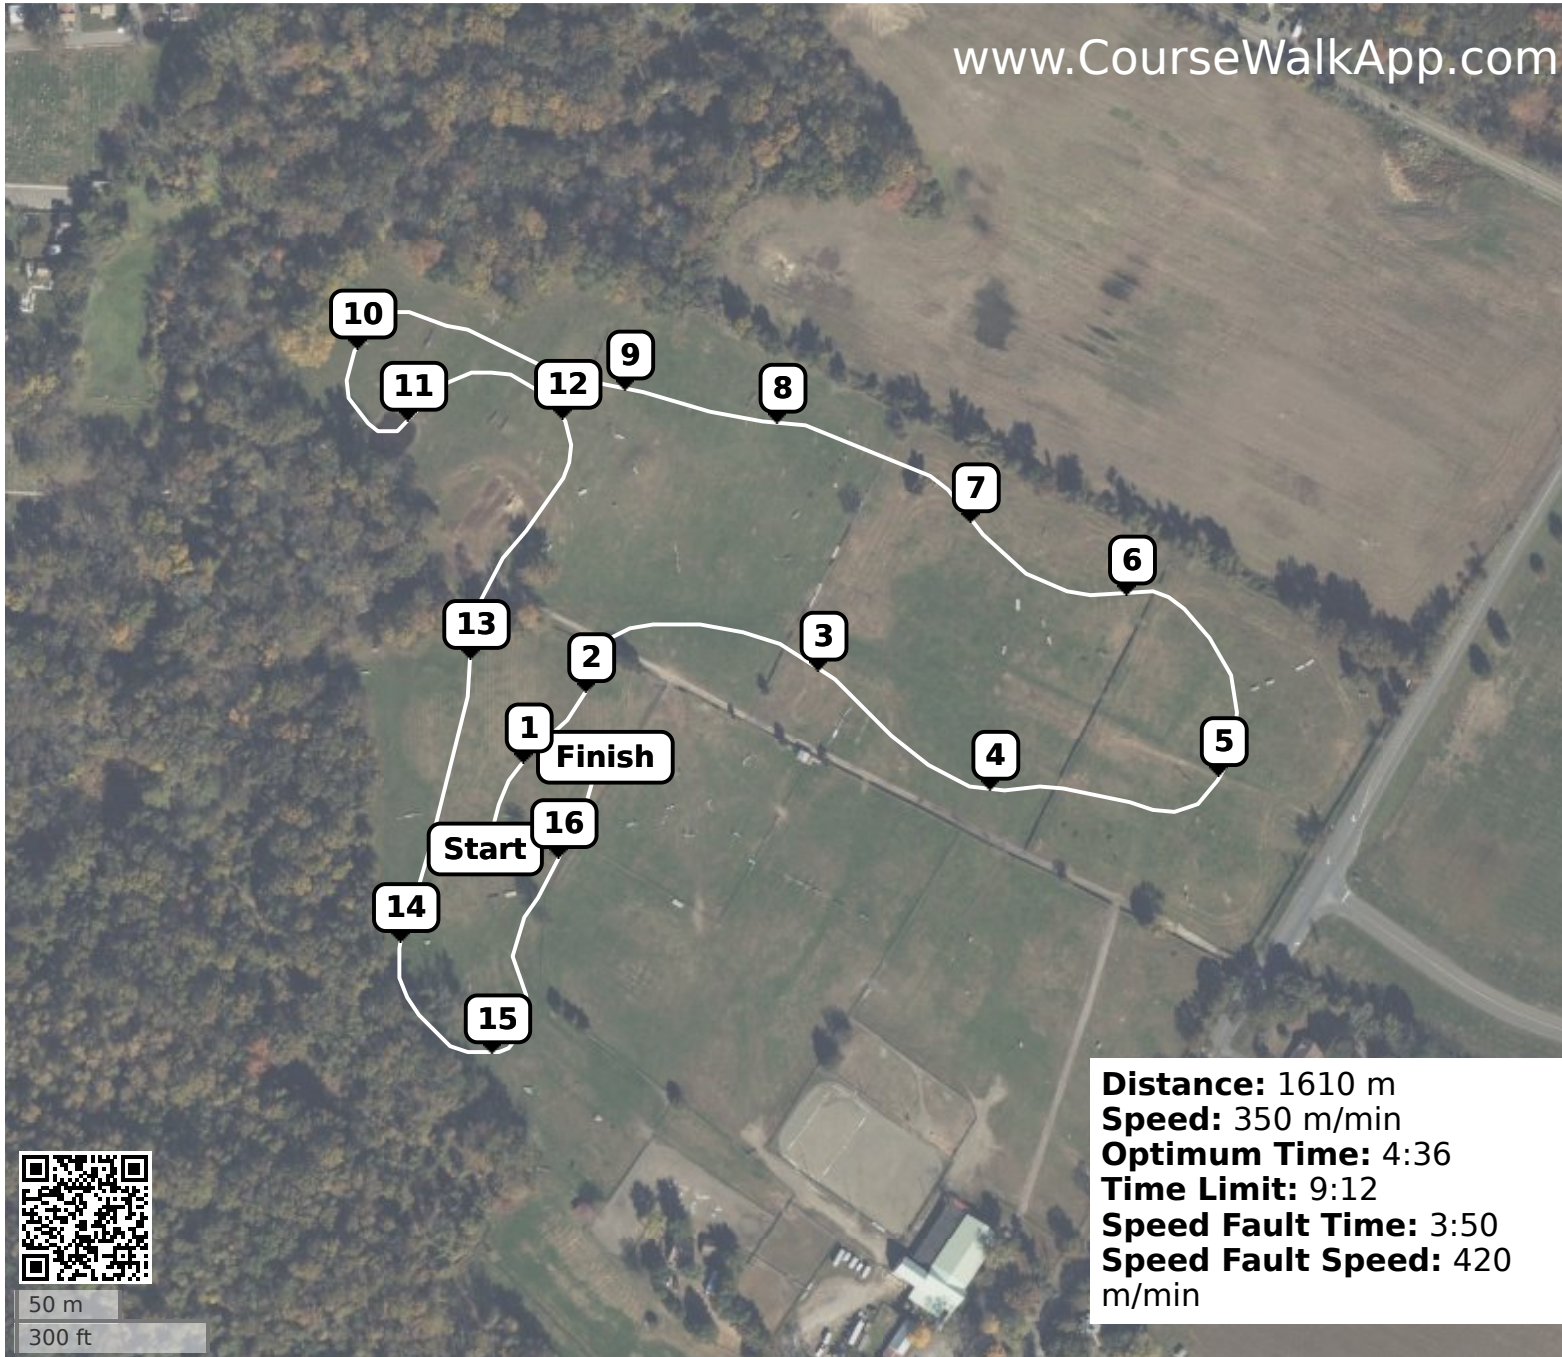

# Flora Lea (ID: 21014) - Beginner Novice

www.CourseWalkApp.com

- 1 Cabin
- 2 Uber Log
- 3 Cream Roll Top
- 4 Palisade
- 5 Table
- 6 Steps
- 7 Quail Feeder
- 8 Red Rail
- 9 Pole Stack
- 10 Mushroom Table
- 11 Water
- 12 Garden Gate
- 13 Hut
- 14 Ramp
- 15 Bench
- 16 Cut Out Roll Top

**Distance:** 1610 m  
**Speed:** 350 m/min  
**Optimum Time:** 4:36  
**Time Limit:** 9:12  
**Speed Fault Time:** 3:50  
**Speed Fault Speed:** 420 m/min

50 m

300 ft